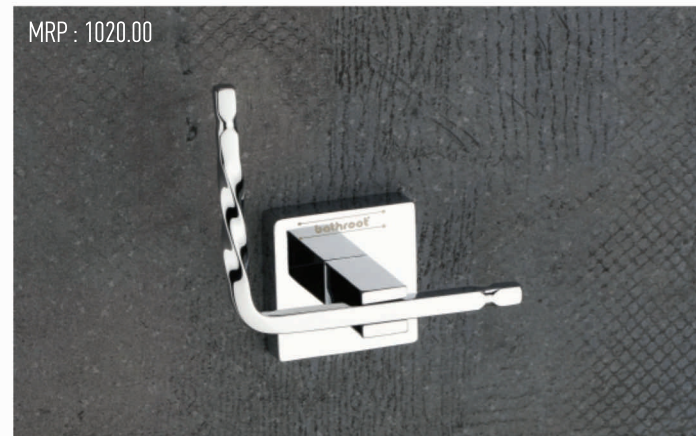

ARC-1502 TUMBLER HOLDER

MRP : 1020.00

ARC-1504 ROBE HOOK

bathroot
ACCESSORIES

CHROME PLATED

MRP : 1590.00