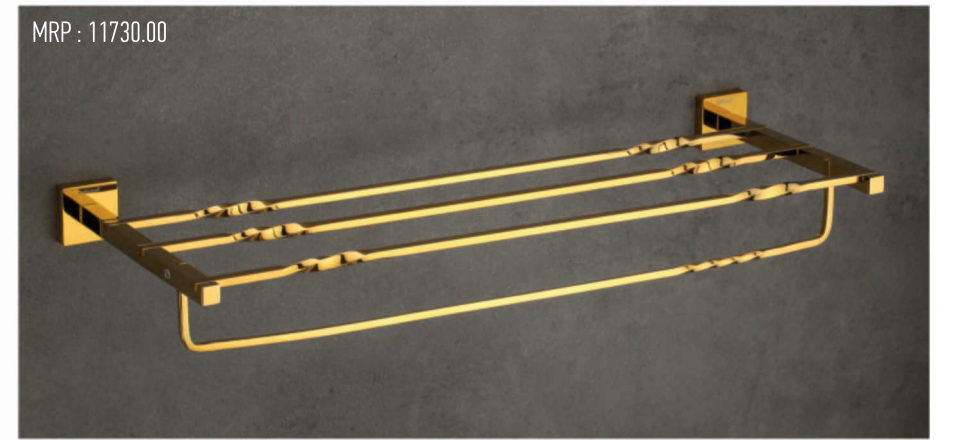

ARC-1506 TOILET PAPER HOLDER

MRP : 2190.00

ARC-1507 LIQUID DISPENSER

MRP : 7900.00

ARC-1508 TOWEL RACK - 24"

MRP : 2424.00

ARC-1509 DOUBLE SOAP DISH

EXPORT QUALITY PRODUCTS

ARTIZE

GOLD PVD

MRP : 3130.00

ARG-1505 NAPKIN RING

MRP : 2660.00

ARG-1506 TOILET PAPER HOLDER

MRP : 4297.00

ARG-1507 LIQUID DISPENSER

MRP : 11730.00

ARG-1508 TOWEL RACK - 24"

ARG-1500 - 5 PCS SET MRP : 16100.00

MRP : 4540.00

ARG-1501 TOWEL ROD - 24"

MRP : 2813.00

ARG-1502 TUMBLER HOLDER

MRP : 3285.00