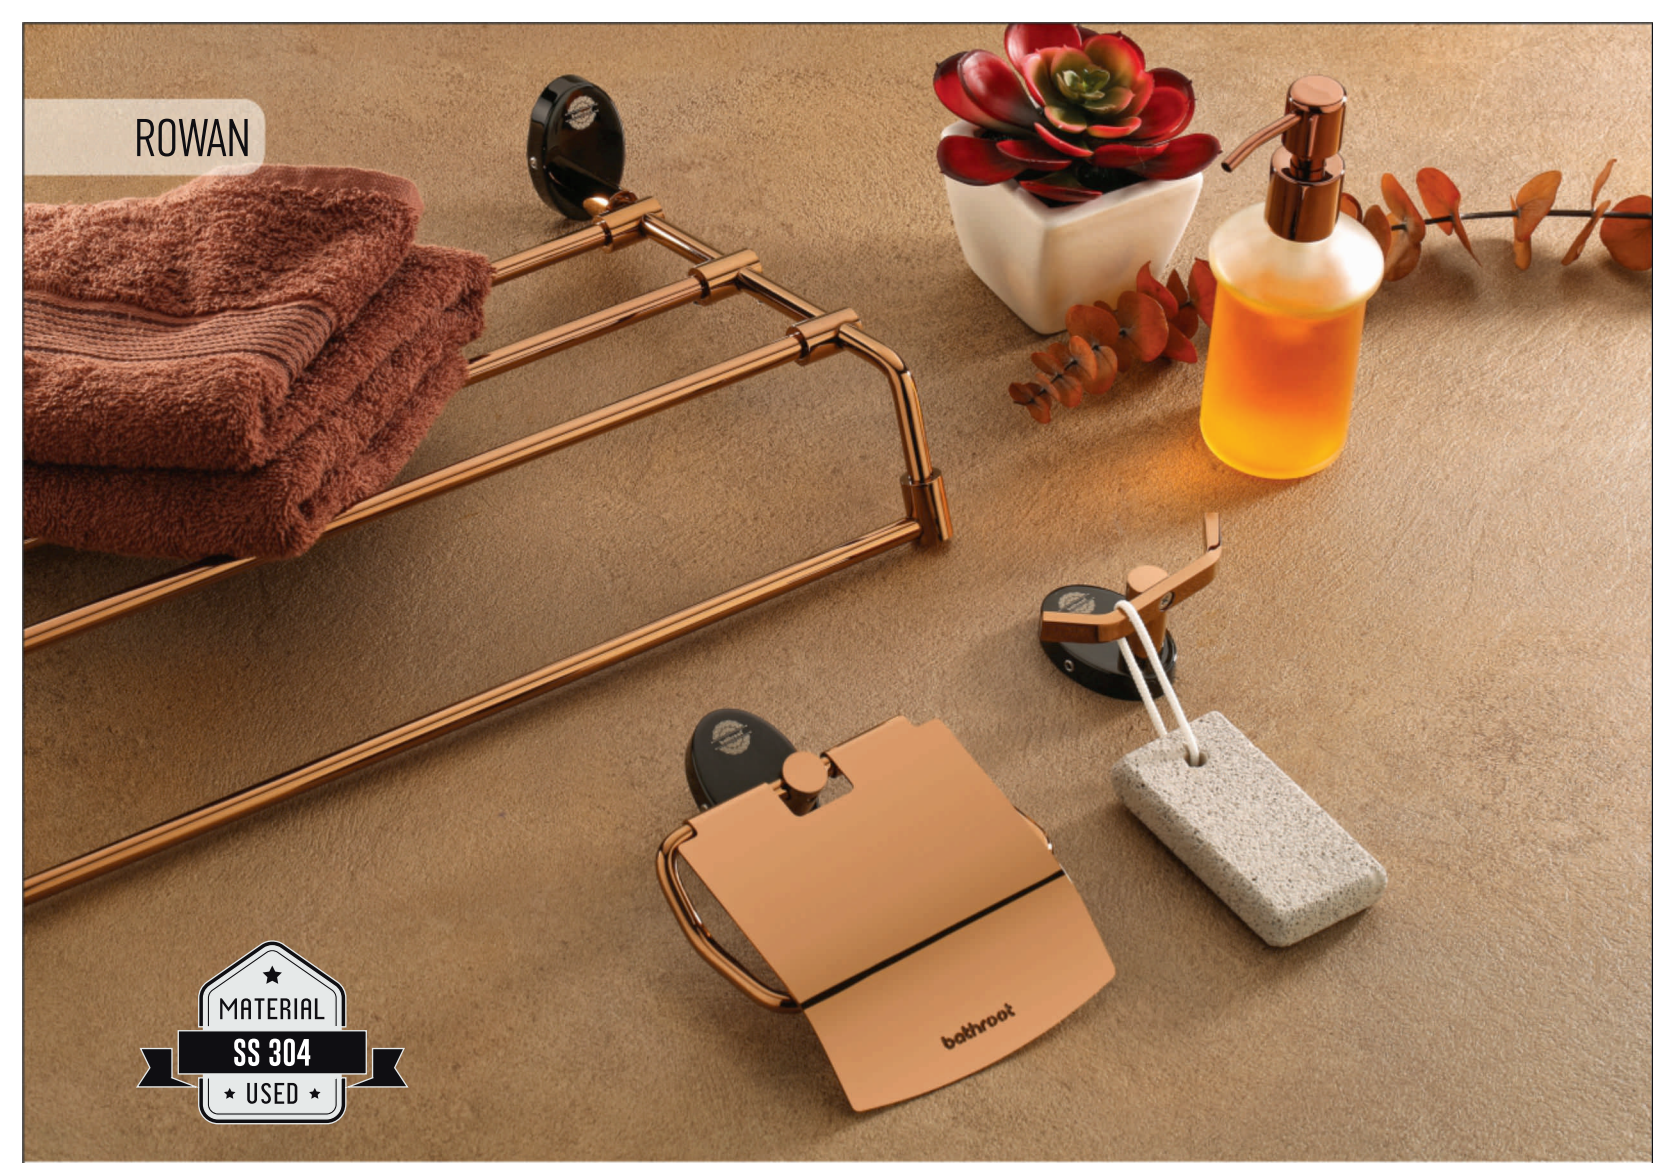

MRP : 5656.00
ROGB-1208 TOWEL RACK - 24"

MRP : 2776.00
ROGB-1209 DOUBLE SOAP DISH

MRP : 2936.00
ROGB-1210 SOAP DISH WITH TUMBLER HOLDER

ROWAN

RORGB-1200 - 5 PCS SET MRP : 8640.00

MRP : 2340.00
RORGB-1201 TOWEL ROD - 24"