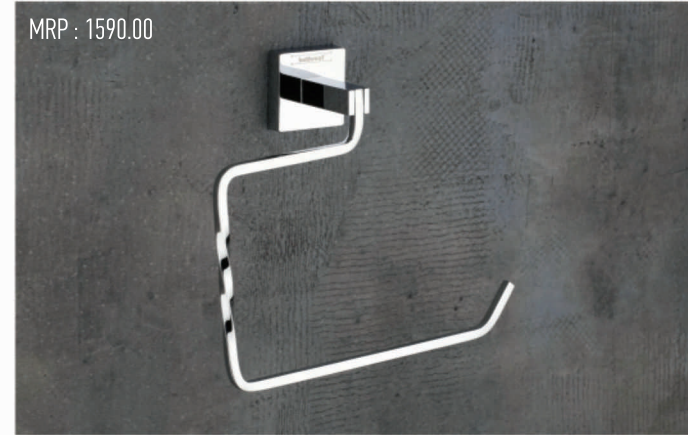

ARC-1503 SOAP DISH

MRP : 1020.00

ARC-1504 ROBE HOOK

bathroot
ACCESSORIES

CHROME PLATED

MRP : 1590.00

ARC-1505 NAPKIN RING

MRP : 1340.00