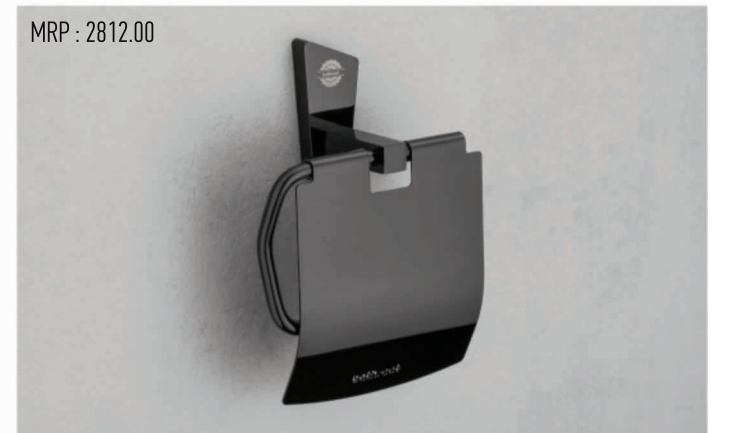

OAB-1306 TOILET PAPER HOLDER

MRP : 2652.00