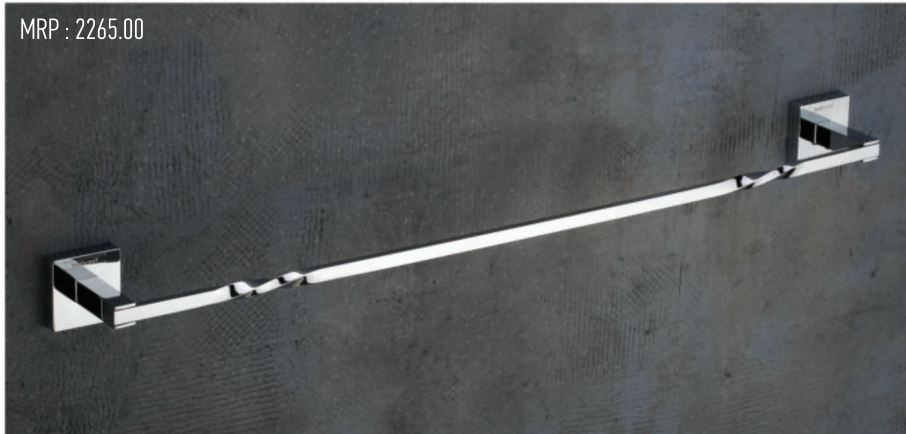

MRP : 2265.00