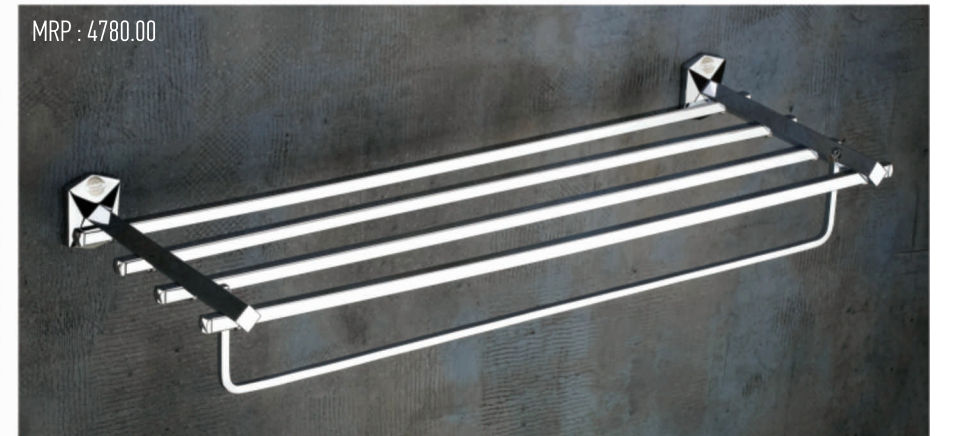

VEC-1402-A TOOTHBRUSH WITH TUMBLER HOLDER

MRP : 1070.00

VEC-1403-A SOAP DISH

CHROME PLATED

MRP : 1100.00

VEC-1403-B SOAP DISH

MRP : 900.00

VEC-1404 ROBE HOOK

MRP : 1345.00

VEC-1405 NAPKIN RING

MRP : 1215.00

VEC-1406 TOILET PAPER HOLDER

MRP : 1290.00

VEC-1407 LIQUID DISPENSER

MRP : 4780.00

VEC-1408 TOWEL RACK - 24"