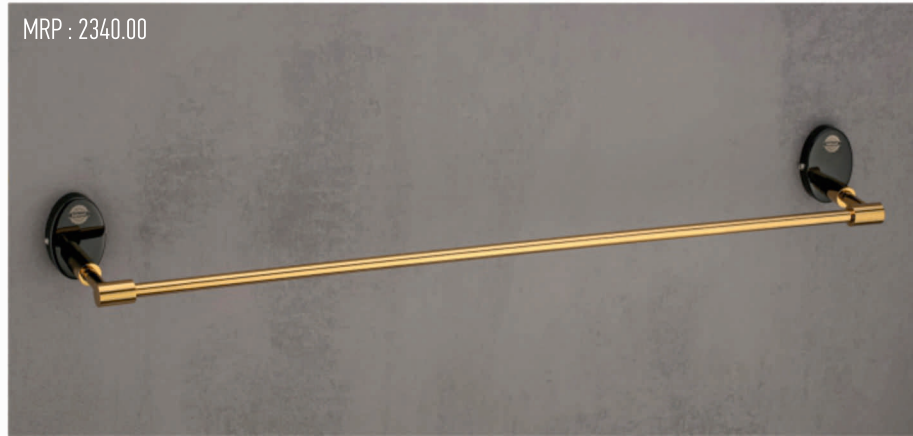

MRP : 2340.00
ROGB-1201 TOWEL ROD - 24"