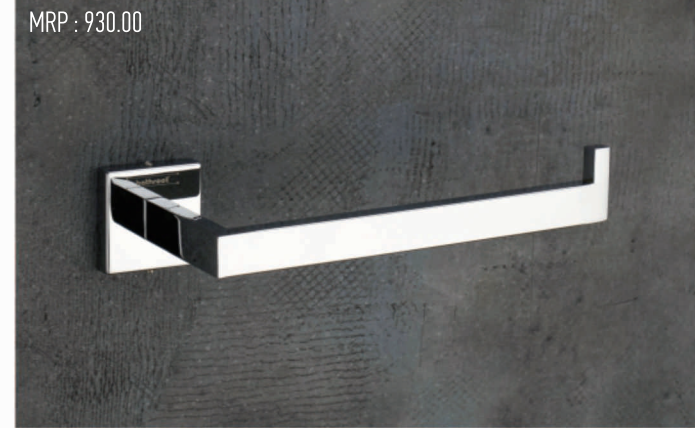

CLASSIC

MATERIAL
SS 304
USED

CLC-1100 - 5 PCS SET MRP : 5270.00

CLC-1101 TOWEL ROD - 24" MRP : 1400.00

CLC-1102 TUMBLER HOLDER MRP : 1055.00

CLC-1103 SOAP DISH MRP : 1055.00

CLC-1104 ROBE HOOK MRP : 530.00

CHROME PLATED