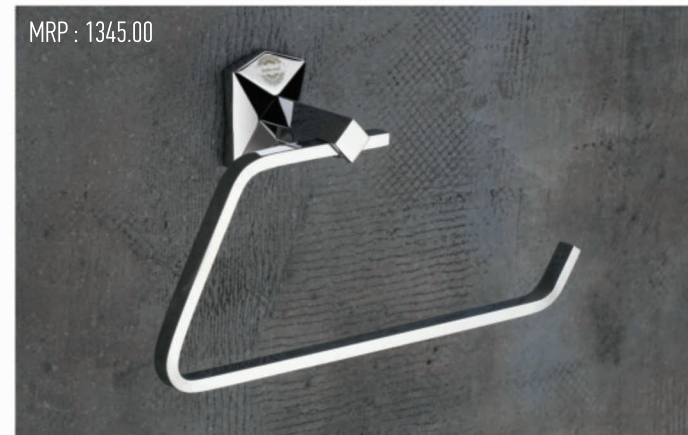

VEC-1405 NAPKIN RING

MRP : 1215.00