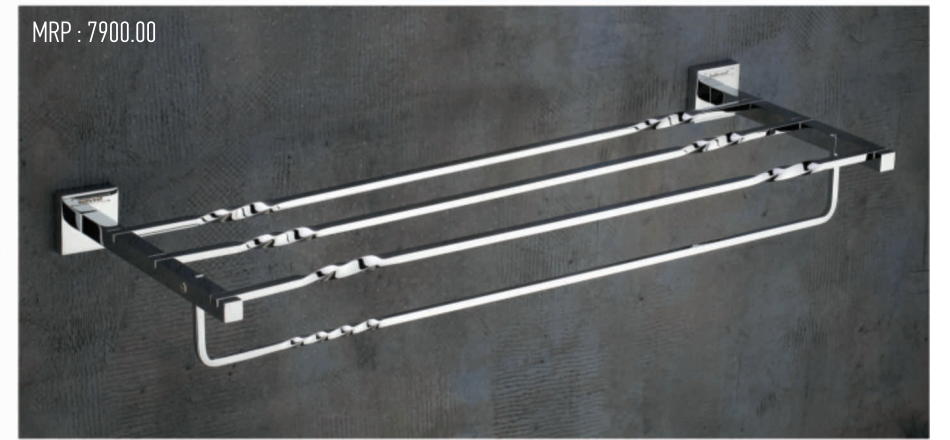

ARC-1508 TOWEL RACK - 24"