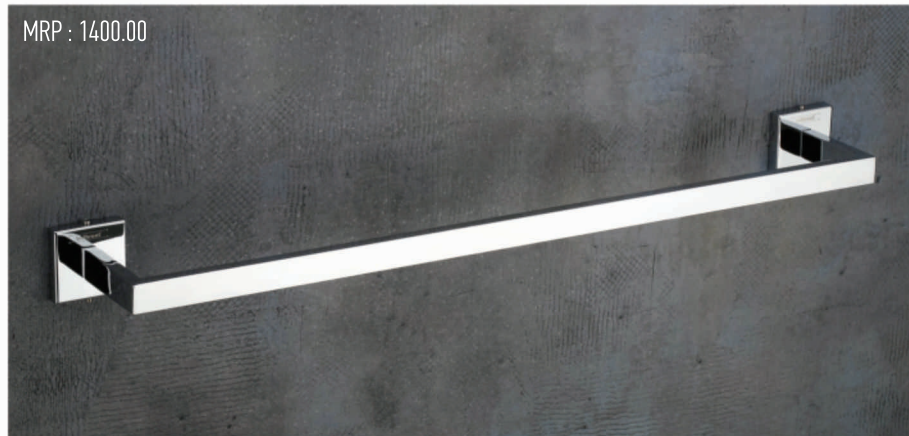

CLASSIC

MATERIAL
SS 304
USED

CLC-1100 - 5 PCS SET MRP : 5270.00

CLC-1101 TOWEL ROD - 24" MRP : 1400.00

CLC-1102 TUMBLER HOLDER MRP : 1055.00

CLC-1103 SOAP DISH MRP : 1055.00

CLC-1104 ROBE HOOK MRP : 530.00

CHROME PLATED