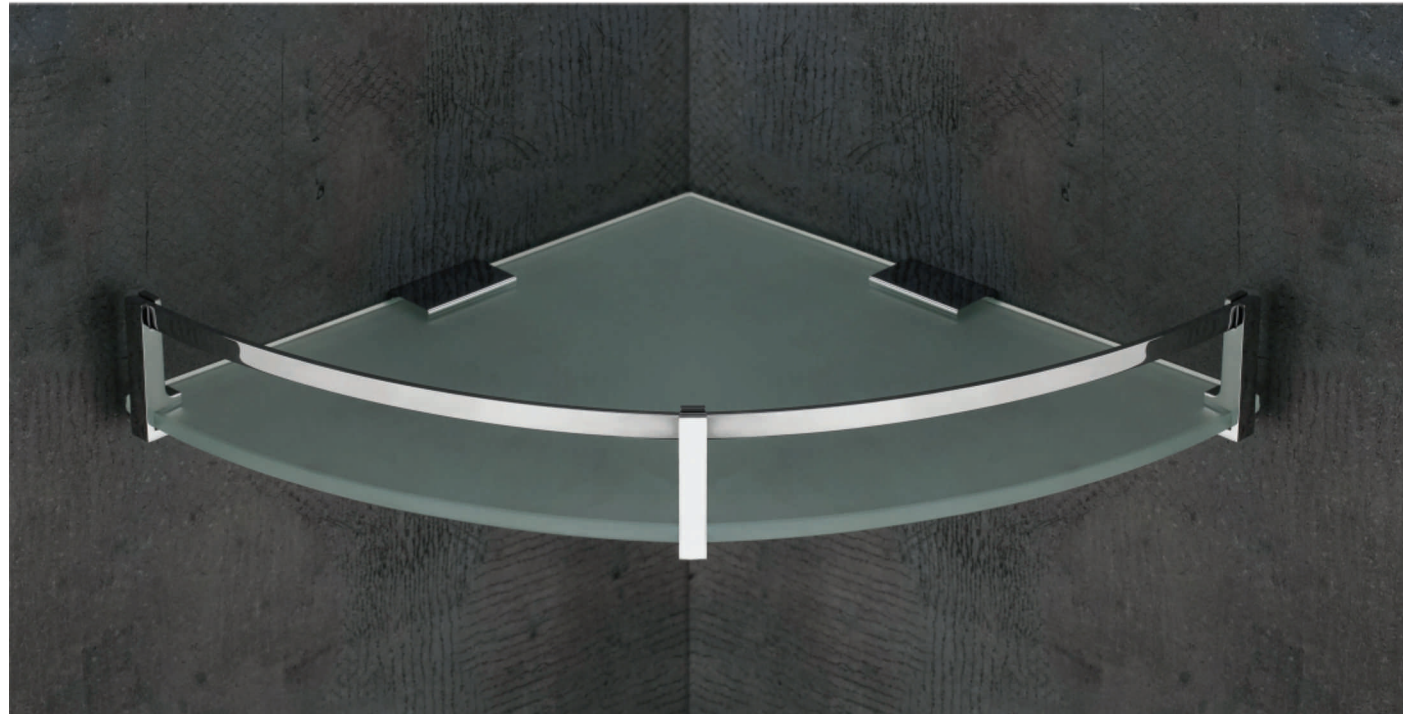

STEKLO

CORNER

CODE	STC-2101	STC-2102	STC-2103
SIZE	9x9	10x10	12x12
MRP	1945.00	2080.00	2285.00