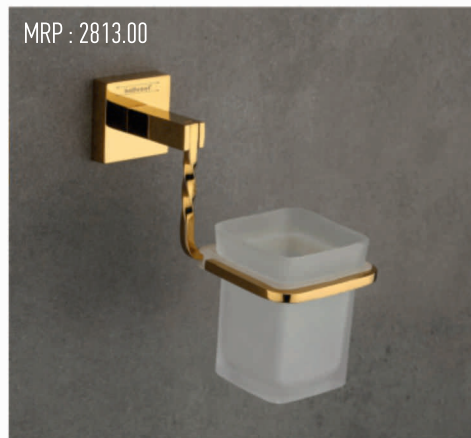

ARTIZE

GOLD PVD

MRP : 3130.00

ARG-1505 NAPKIN RING

MRP : 2660.00

ARG-1506 TOILET PAPER HOLDER

MRP : 4297.00

ARG-1507 LIQUID DISPENSER

MRP : 11730.00

ARG-1508 TOWEL RACK - 24"

ARG-1500 - 5 PCS SET MRP : 16100.00

MRP : 4540.00

ARG-1501 TOWEL ROD - 24"

MRP : 2813.00

ARG-1502 TUMBLER HOLDER

MRP : 3285.00

ARG-1503 SOAP DISH

MRP : 2032.00

ARG-1504 ROBE HOOK

EXPORT QUALITY PRODUCTS

ARTIZE

MATERIAL
FULLY BRASS
USED

ARRG-1500 - 5 PCS SET MRP : 16100.00

ARRG-1501 TOWEL ROD - 24" MRP : 4540.00

ARRG-1502 TUMBLER HOLDER MRP : 2813.00

ARRG-1503 SOAP DISH MRP : 3285.00

ARRG-1504 ROBE HOOK MRP : 2032.00

ROSE GOLD PVD

MRP : 3130.00

ARRG-1505 NAPKIN RING

MRP : 2660.00

ARRG-1506 TOILET PAPER HOLDER