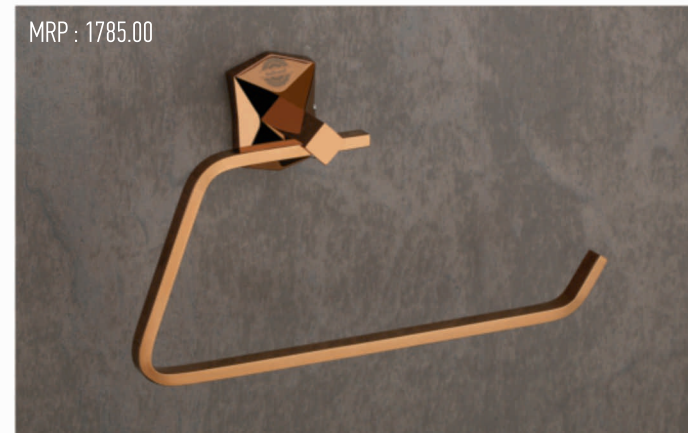

VERG-1405 NAPKIN RING

MRP : 1568.00