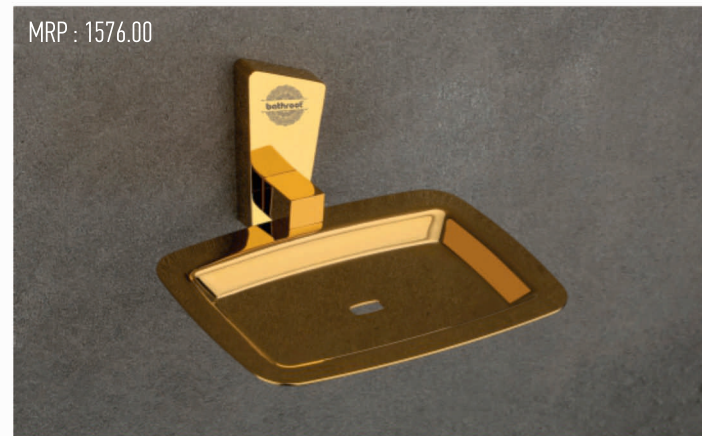

OAC-1309 DOUBLE SOAP DISH MRP : 1795.00

OAC-1310 SOAP DISH WITH TUMBLER HOLDER MRP : 1920.00

OAK

MATERIAL
SS 304 & BRASS
USED

OAG-1300 - 5 PCS SET MRP : 8625.00

MRP : 2320.00

OAG-1301 TOWEL ROD - 24"

MRP : 1432.00

OAG-1302-B TUMBLER HOLDER

MRP : 1792.00

OAG-1302-A TOOTHBRUSH WITH TUMBLER HOLDER

MRP : 1576.00

OAG-1303-A SOAP DISH

GOLD PVD

bathroot
ACCESSORIES

MRP : 1432.00