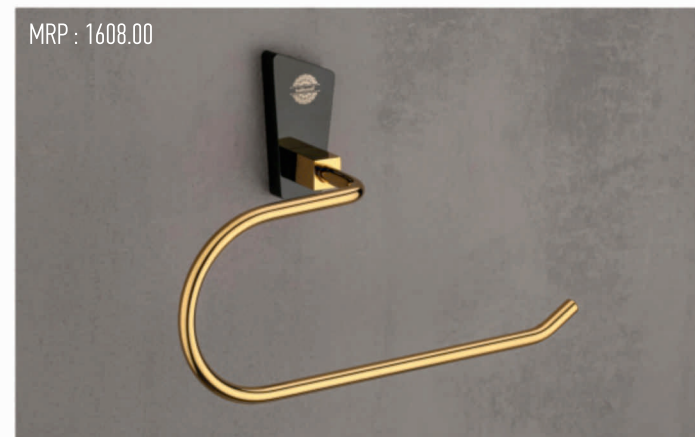

OAB-1302-B TUMBLER HOLDER

MRP : 1792.00

OAB-1307 LIQUID DISPENSER

MRP : 7880.00

OAB-1308 TOWEL RACK - 24"

MRP : 2176.00

OAB-1302-A TOOTHBRUSH WITH TUMBLER HOLDER

MRP : 1960.00

OAGB-1301 TOWEL ROD - 24" MRP : 2445.00

OAGB-1302-B TUMBLER HOLDER MRP : 1496.00

OAGB-1302-A TOOTHBRUSH WITH TUMBLER HOLDER MRP : 1965.00

OAGB-1303-A SOAP DISH MRP : 1640.00

GOLD / BLACK PVD

OAGB-1303-B SOAP DISH MRP : 1496.00

OAGB-1304 ROBE HOOK MRP : 1156.00

OAGB-1305 NAPKIN RING MRP : 1608.00

OAGB-1306 TOILET PAPER HOLDER MRP : 2268.00

OAGB-1307 LIQUID DISPENSER MRP : 1656.00

OAGB-1308 TOWEL RACK - 24" MRP : 6520.00

OAGB-1309 DOUBLE SOAP DISH MRP : 2868.00