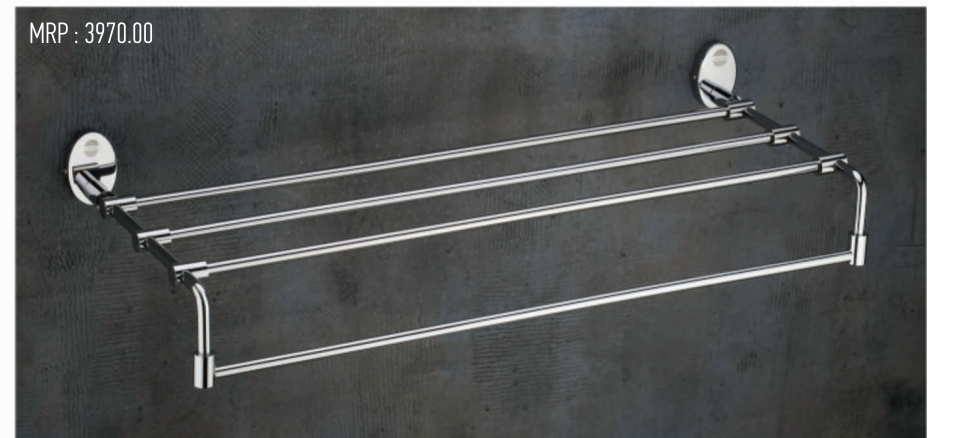

ROC-1205 NAPKIN RING

MRP : 1245.00

ROC-1206 TOILET PAPER HOLDER

MRP : 1205.00

ROC-1207 LIQUID DISPENSER

MRP : 3970.00

ROC-1208 TOWEL RACK - 24"

MRP : 1700.00