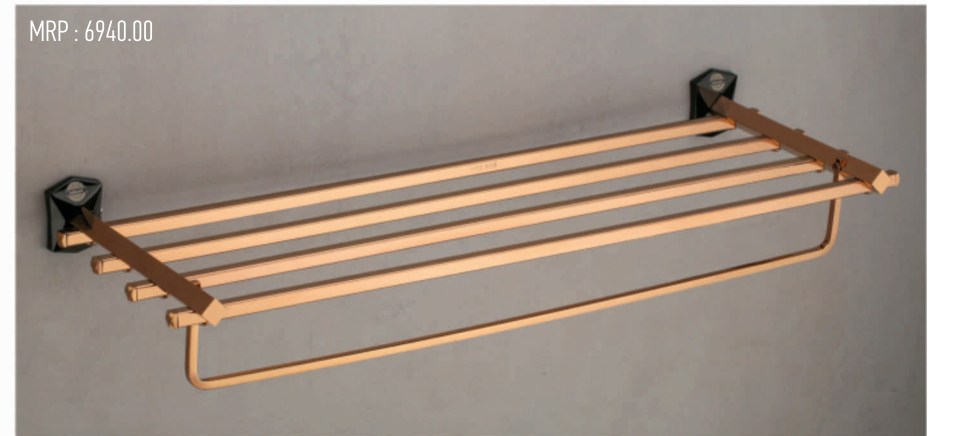

VERGB-1403-A SOAP DISH

ROSE GOLD / BLACK PVD

bathroot
ACCESSORIES

MRP : 1436.00

VERGB-1403-B SOAP DISH

MRP : 1156.00

VERGB-1404 ROBE HOOK

MRP : 1850.00

VERGB-1405 NAPKIN RING

MRP : 1636.00

VERGB-1406 TOILET PAPER HOLDER

MRP : 1632.00

VERGB-1407 LIQUID DISPENSER

MRP : 6940.00

VERGB-1408 TOWEL RACK - 24"

MRP : 2840.00

VERGB-1409 DOUBLE SOAP DISH

MRP : 3000.00

VERGB-1410 SOAP DISH WITH TUMBLER HOLDER

ARTIZE

A unique and innovative design that captivates the eye.
Its distinctive twist elements add a touch of artistic flair.